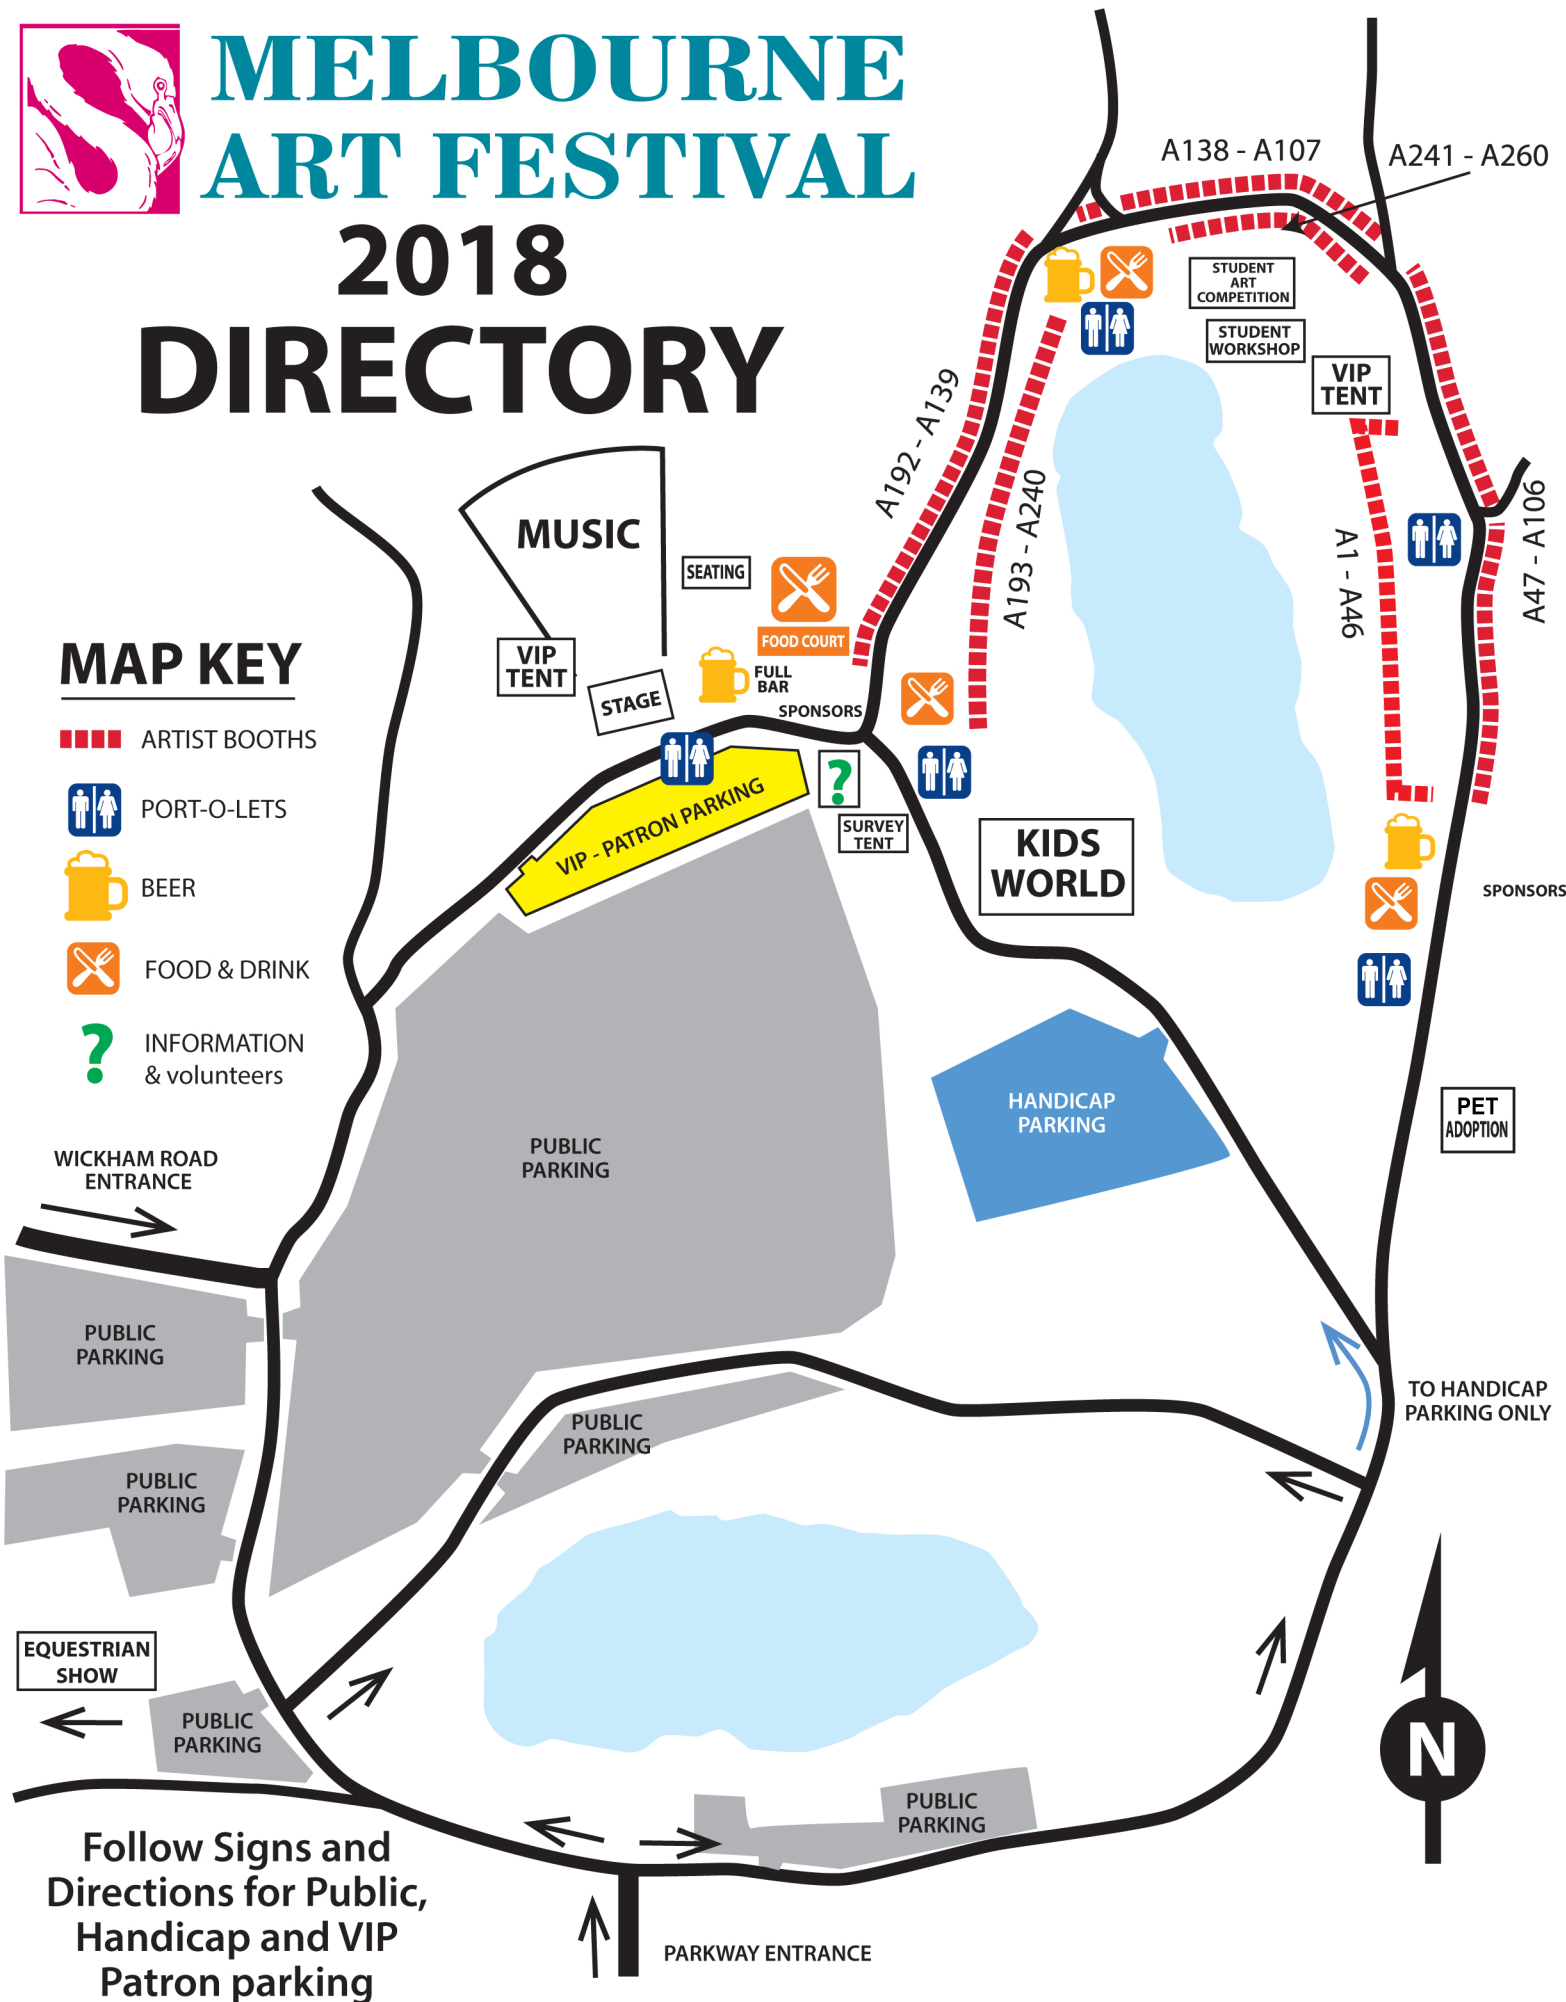

MELBOURNE ART FESTIVAL

2018 DIRECTORY

MAP KEY

-  ARTIST BOOTHS
-  PORT-O-LETS
-  BEER
-  FOOD & DRINK
-  INFORMATION & volunteers

Follow Signs and Directions for Public, Handicap and VIP Patron parking

PARKWAY ENTRANCE