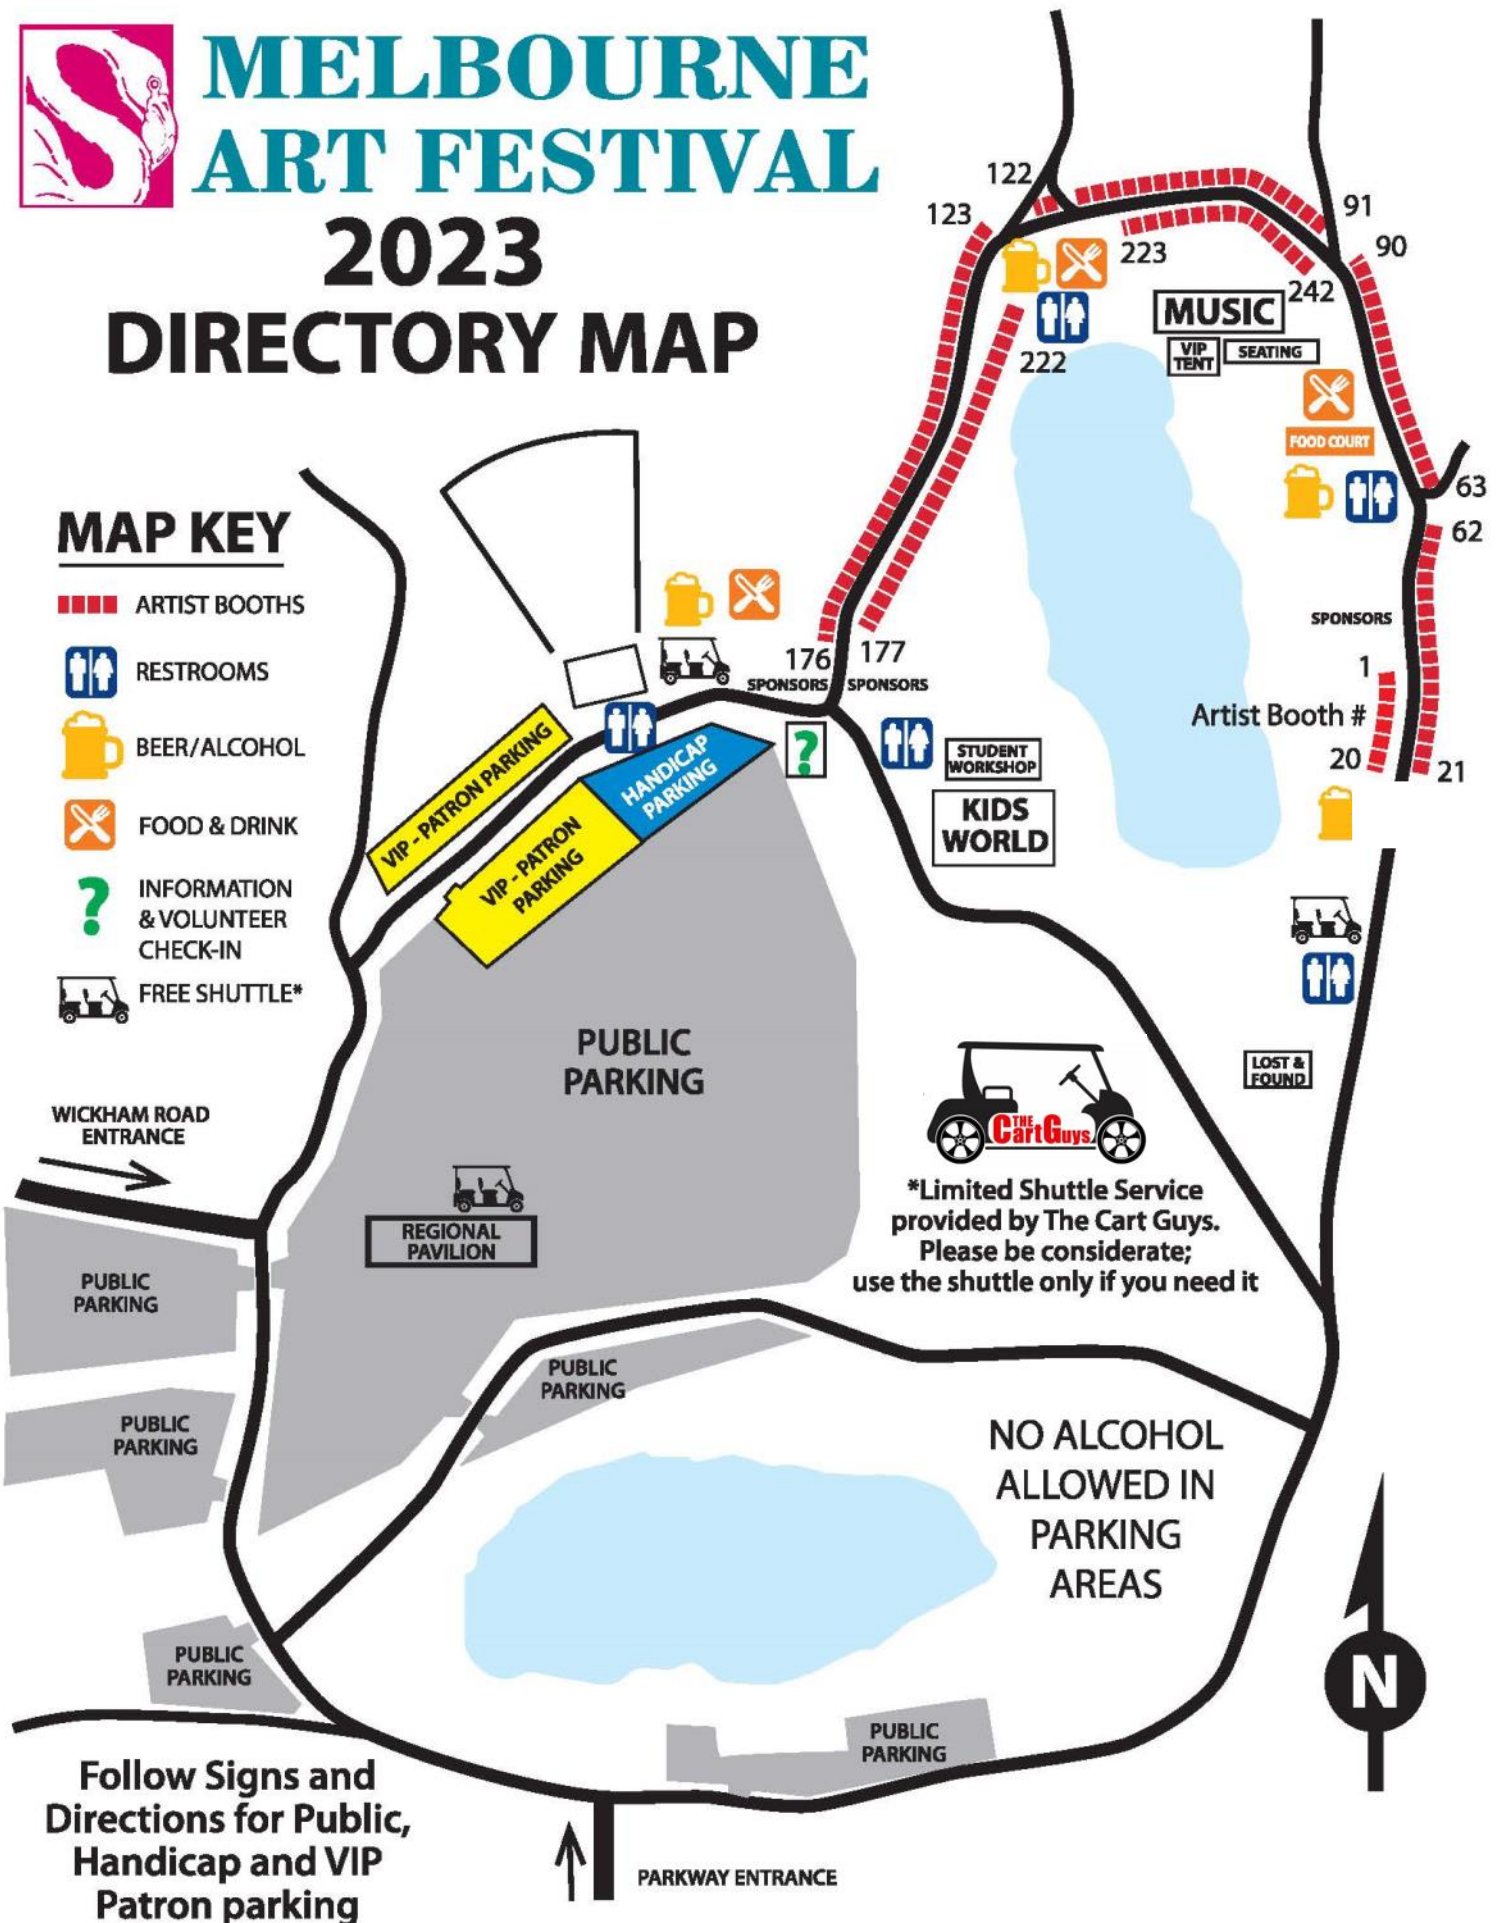

www.bellcostseg.com • 321.802.5066

115 Hickory St. Suite 106 | Melbourne, FL 32904

MELBOURNE ART FESTIVAL

2023 DIRECTORY MAP

MAP KEY

-  ARTIST BOOTHS
-  RESTROOMS
-  BEER/ALCOHOL
-  FOOD & DRINK
-  INFORMATION & VOLUNTEER CHECK-IN
-  FREE SHUTTLE*