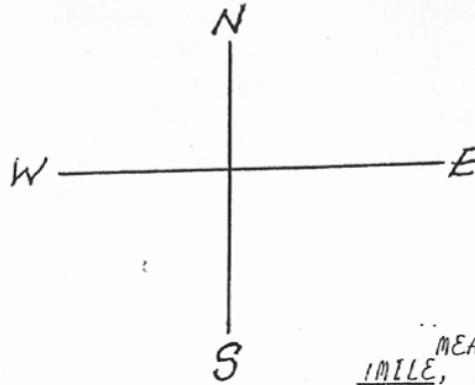

MELBOURNE ART FESTIVAL  
 FLAMINGO 5K RUN  
 MELBOURNE, FL  
 FLO0007DL

ALL STEEL LIGHT POLES,  
 MEASURED FROM W. EDGE OF  
 BRIDGE.  
 1 MILE,  
 53 FT. W., 7th STEEL  
 LIGHT POLE.  
 2 MILE, 61 FT. E.  
 11th STEEL LIGHT  
 POLE.

◦ NOT TO SCALE ◦