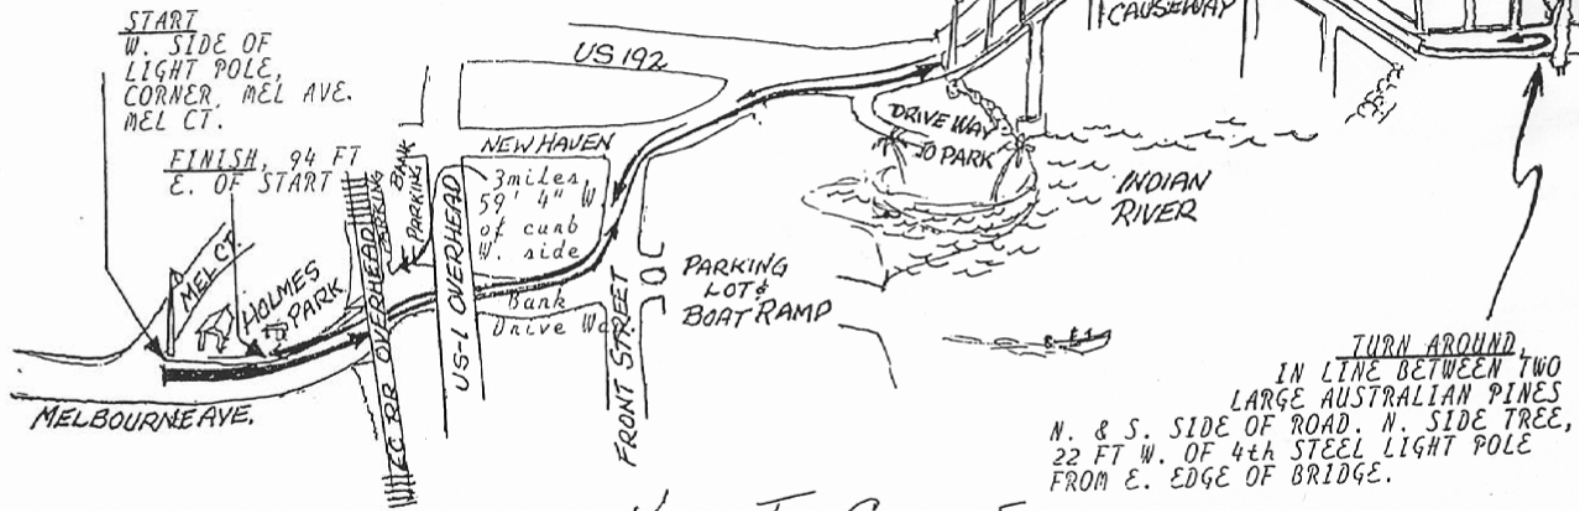

MELBOURNE ART FESTIVAL  
 FLAMINGO 5K RUN  
 MELBOURNE, FL  
 FLO0007DL

ALL STEEL LIGHT POLES,  
 MEASURED FROM W. EDGE OF  
 BRIDGE.  
 1 MILE,  
 53 FT. W., 7th STEEL  
 LIGHT POLE.  
 2 MILE, 61 FT. E.  
 11th STEEL LIGHT  
 POLE.

◦ NOT TO SCALE ◦