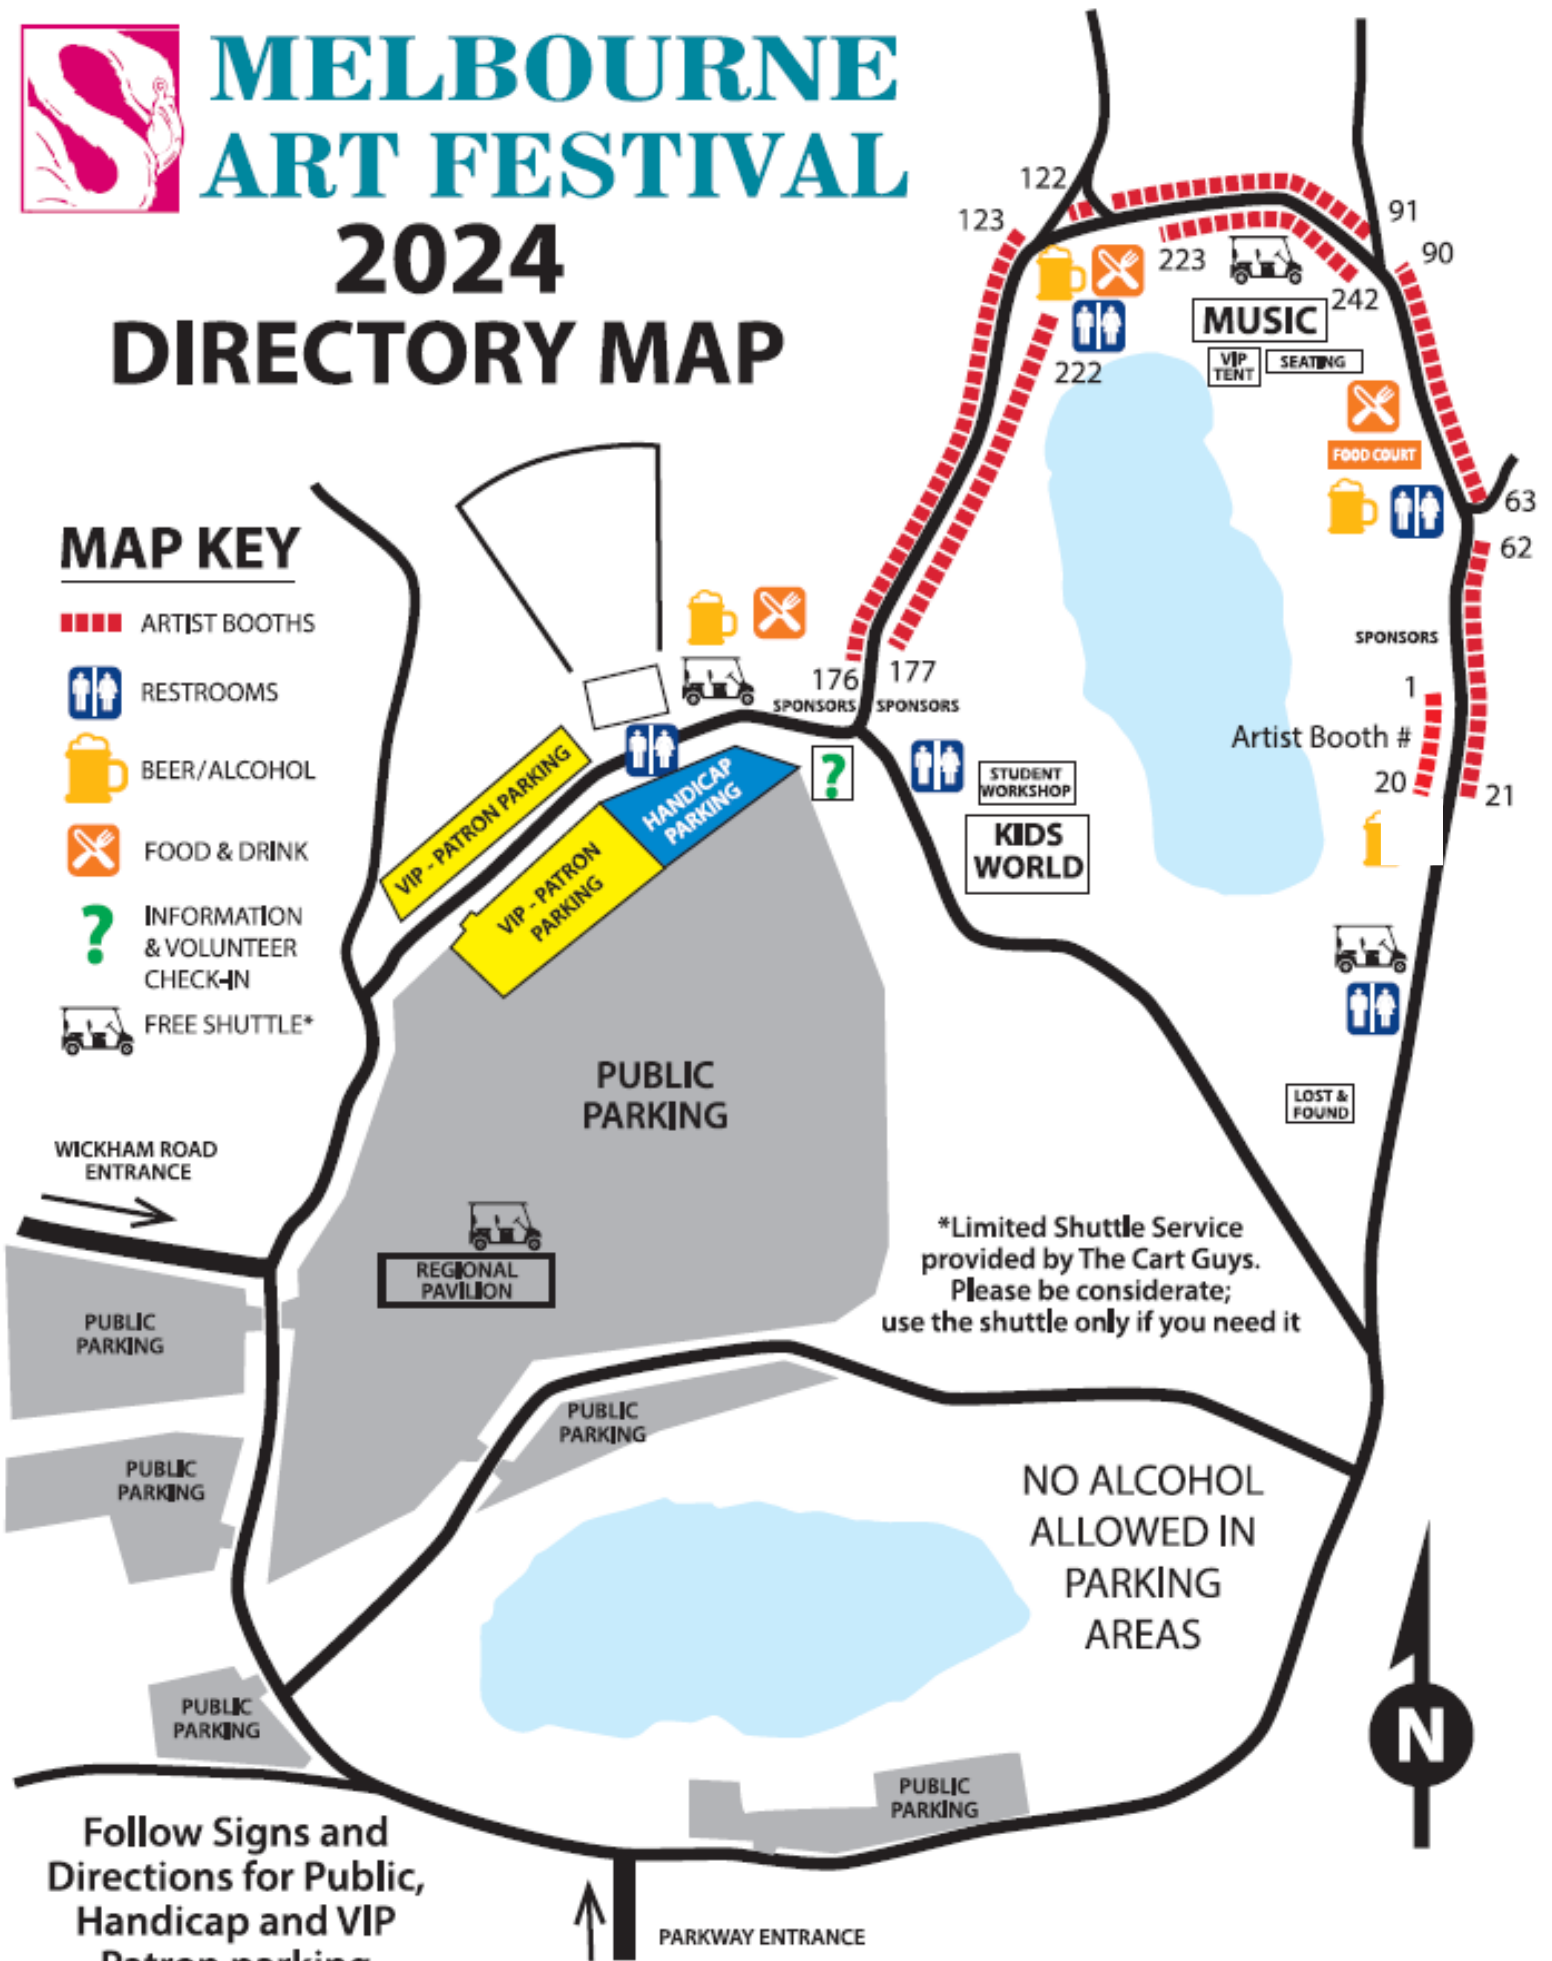

### MAP KEY

- ARTIST BOOTHS
- RESTROOMS
- BEER/ALCOHOL
- FOOD & DRINK
- INFORMATION & VOLUNTEER CHECK-IN
- FREE SHUTTLE\*

\*Limited Shuttle Service provided by The Cart Guys. Please be considerate; use the shuttle only if you need it